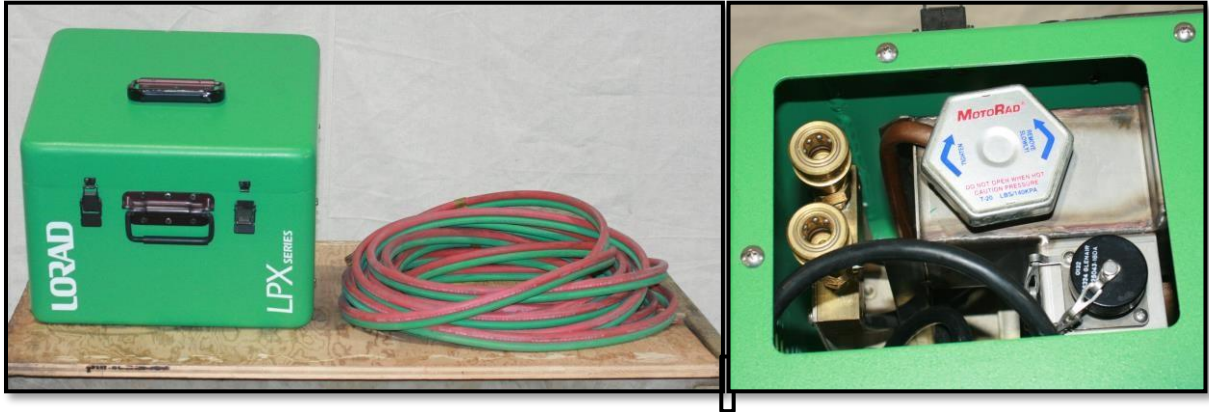

T1297 – Lorad LPX Water Cooler with 50ft Hoses

Includes:

Lorad LPX Series Water Cooler

Lorad Style Quick Connect Fittings on Cooler

Lorad Cooler Connector for Connecting to Lorad LPX Control 50ft Water
Hose Included.