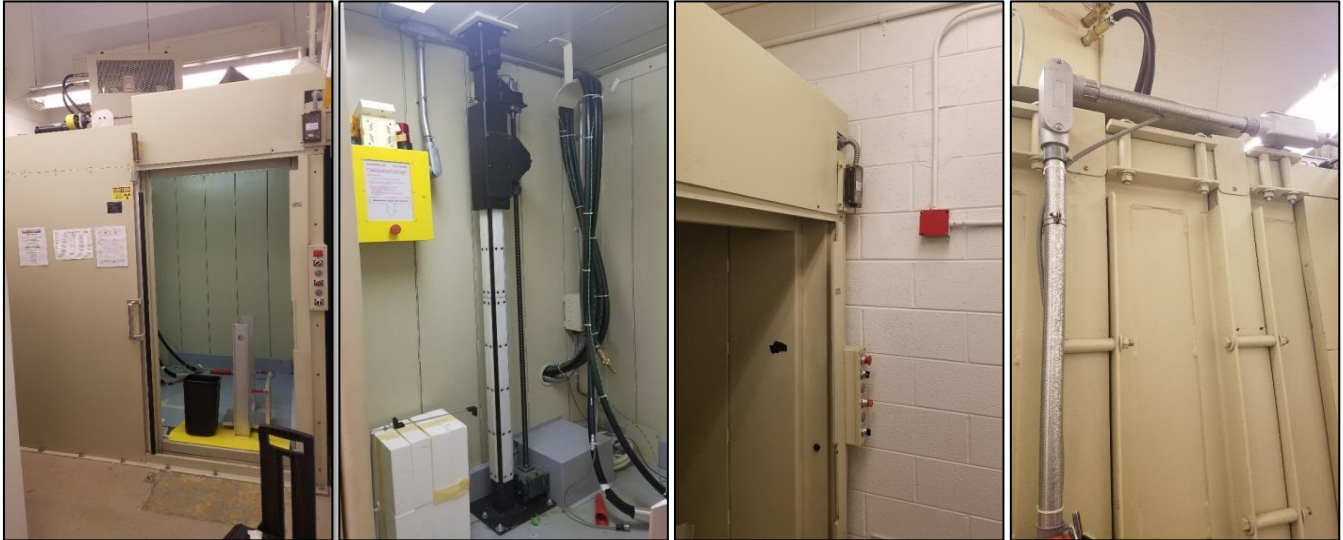

T2021 – Pantak 320kV Modular Vault

Vault:

320kV Rated

6.5' W x 6.5' D x 7' H

Motorized Tube Manipulator

Motorized Door

Modular Assembly

Alarm and Interlocks Installed